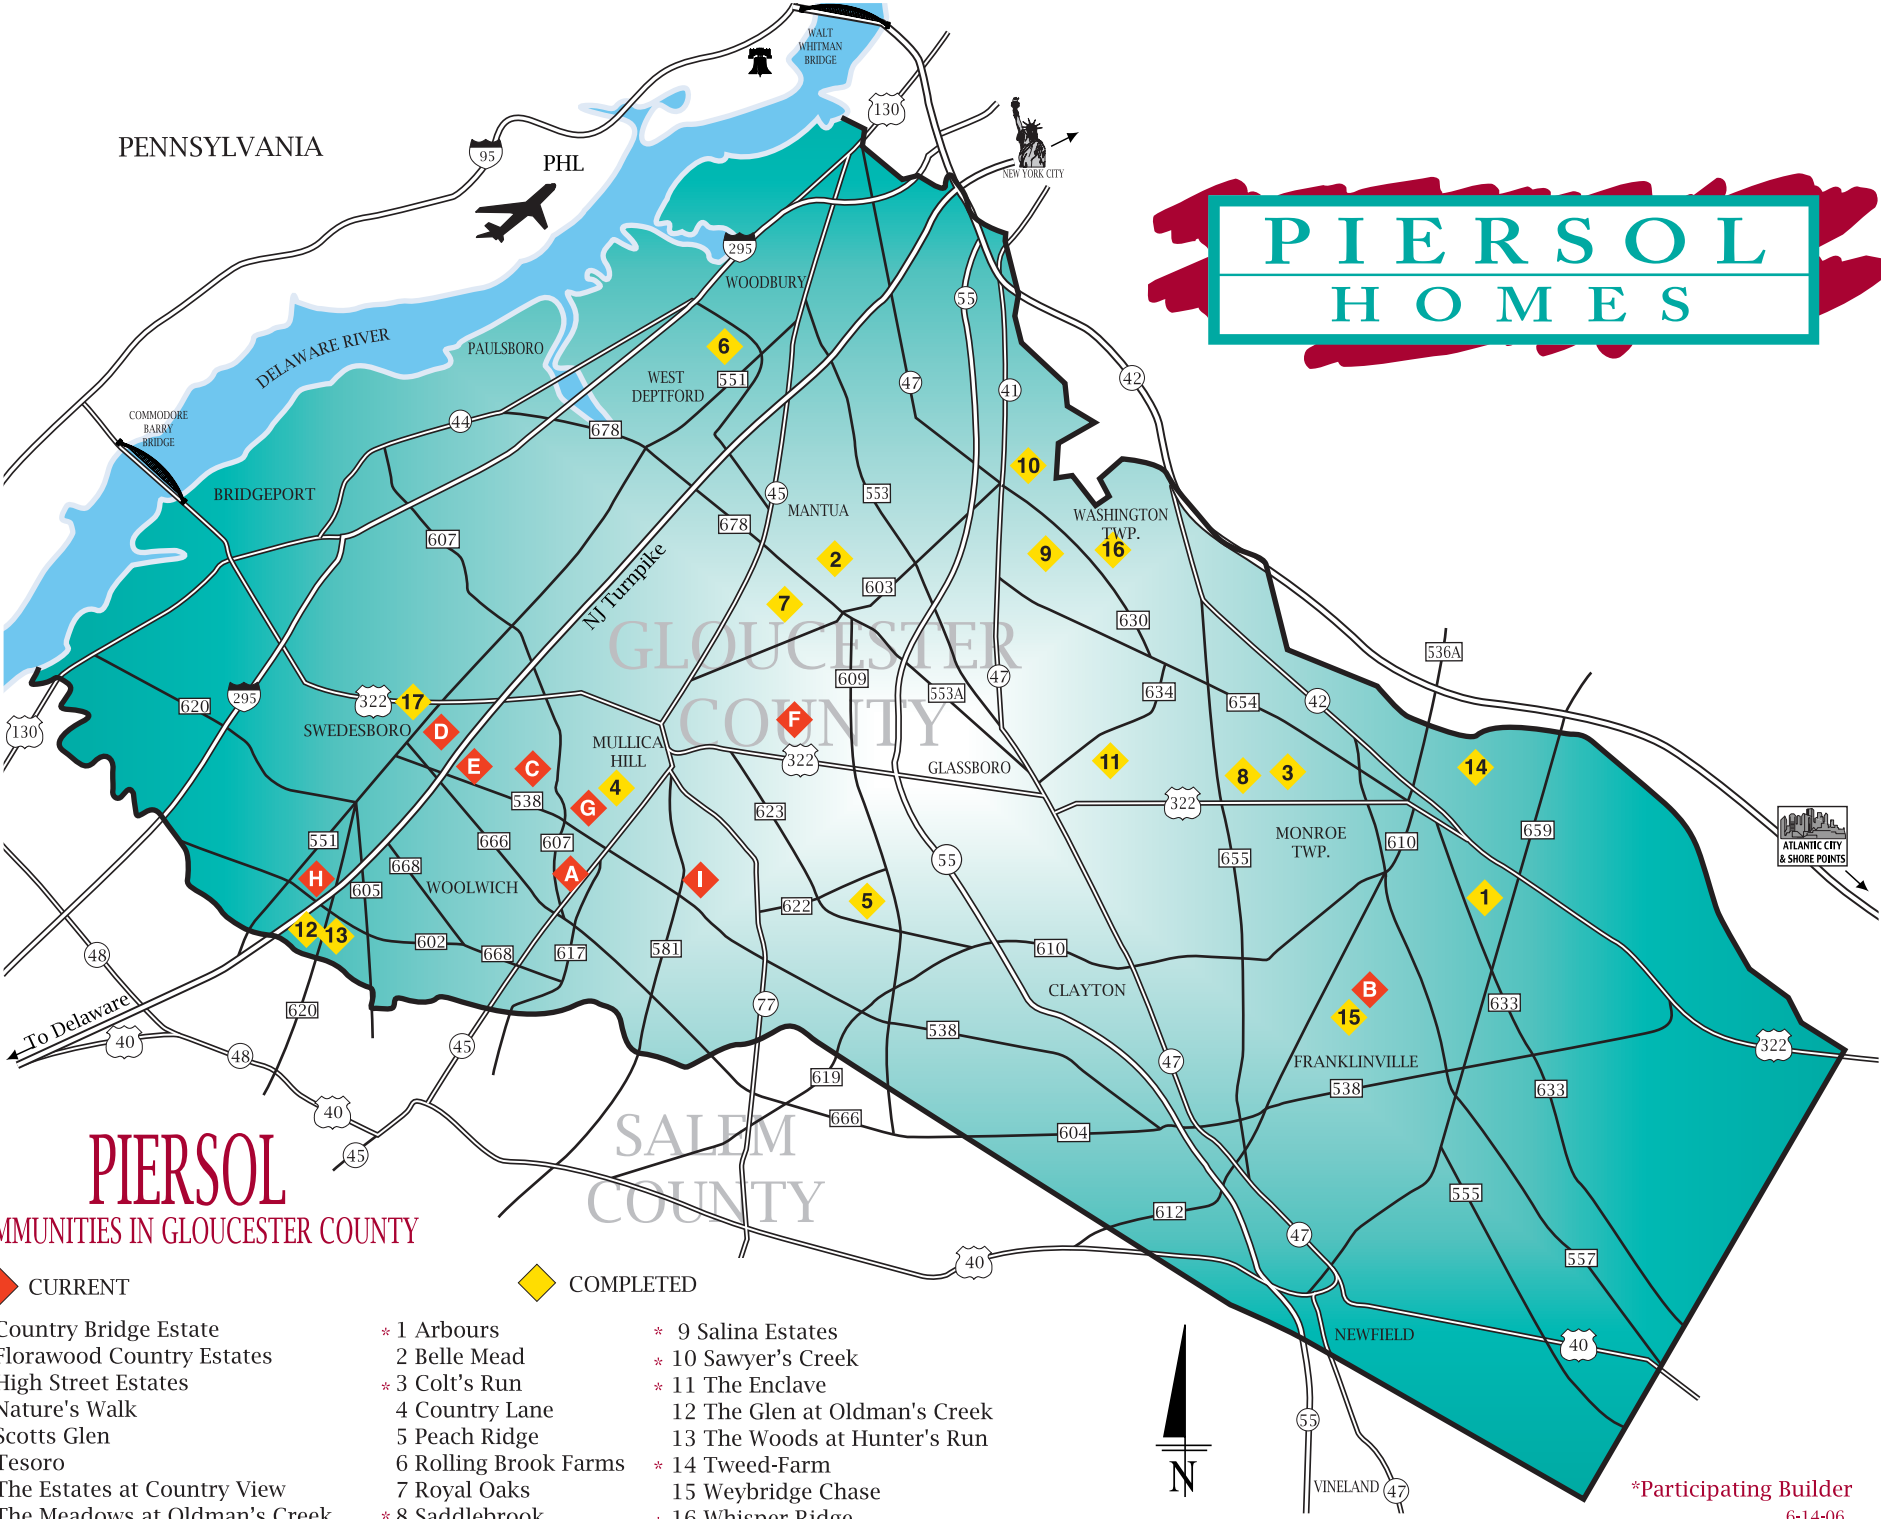

PIERSOL HOMES

PIERSOL COMMUNITIES IN GLOUCESTER COUNTY

◆ CURRENT

◆ COMPLETED

- A Country Bridge Estate
- B Florawood Country Estates
- C High Street Estates
- D Nature's Walk
- E Scotts Glen
- F Tesoro
- G The Estates at Country View
- H The Meadows at Oldman's Creek
- I Willow Oaks

- * 1 Arbours
- * 2 Belle Mead
- * 3 Colt's Run
- * 4 Country Lane
- * 5 Peach Ridge
- * 6 Rolling Brook Farms
- * 7 Royal Oaks
- * 8 Saddlebrook
- * 9 Salina Estates
- * 10 Sawyer's Creek
- * 11 The Enclave
- * 12 The Glen at Oldman's Creek
- * 13 The Woods at Hunter's Run
- * 14 Tweed-Farm
- * 15 Weybridge Chase
- * 16 Whisper Ridge
- * 17 Meadowview Estates

*Participating Builder
6-14-06